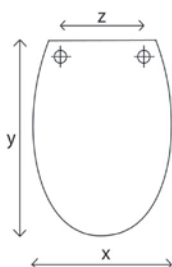

## HINGES

Plastic adjustable hinges pre-hinged, with bottom fixing

## BUMPERS

Lid: 2  
Ring: 2

**5023AR000**

barcode: 5012799380008

X: 36,8

Y: 43,2 - 44,8

Z: 13,6 - 16,8

made in USA