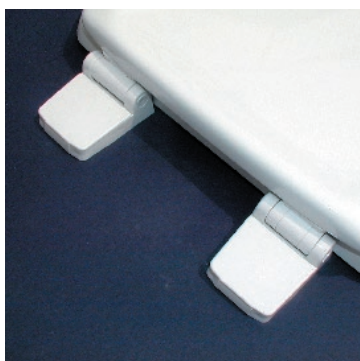

# AMERICAN INNOVA

American Innova is made with moulded wood and thermoset. The strong surface guarantees long-lasting shine, warm feeling and ease of cleaning. Thermoset component makes American Innova water resistant.

## 5023AR - ROPE

Sculpture universal seat with adjustable plastic hinges.

Fits all standard pans.

Hygienic, robust.

Weight: Kg 2,9

Colours:  
white 000

## HINGES

Plastic adjustable hinges pre-hinged, with bottom fixing