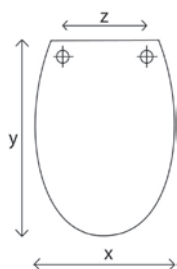

## PACKAGING

Master box: 5 pieces  
Individual packaging: cardboard box

## BUMPERS

Lid: 2  
Ring: 2

X: 36,5

Y: 43,3-44,3

Z: 14-16,5

**5000AEL000**

barcode: 5012799976768

made in USA