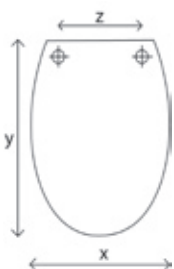

## HINGES

Plastic adjustable hinges pre-hinged, with bottom fixing

## BUMPERS

Lid: 2  
Ring: 2

**4900TP000**

barcode: 5012799190003

X: 37

Y: 43 - 44,5

Z: 14 - 17

made in USA