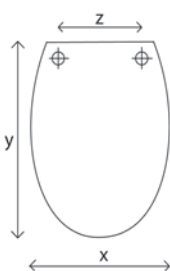

## HINGES

Chrome plated, adjustable and pre-hinged. New concept 5 holes for greater stability. Slow close system.

## BUMPERS

Lid: 2

Ring: 2

X: 37

Y: 42 - 44

Z: 14,5 - 16,5

**4403CL000**

barcode: 5012799977734