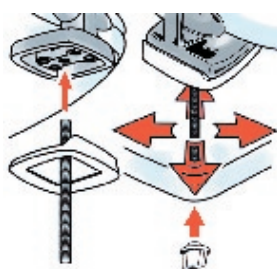

4402CP - ASTI

AMERICAN  
**innova**  
generation XXI

Universal seat, new design with adjustable chrome plated hinges.

Fits all standard pans.

Hygienic, robust.

Weight: kg 3.19

Colours:  
white 000

## HINGES

Chrome plated, adjustable and pre-hinged. New concept 5 holes for greater stability