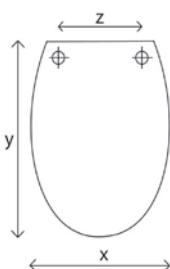

## HINGES

Chrome plated, adjustable and pre-hinged. New concept 5 holes for greater stability

## BUMPERS

Lid: 2

Ring: 2

X: 37

Y: 42 - 44

Z: 14,5 - 16,5

**4402CP000**

barcode: 5012799977611