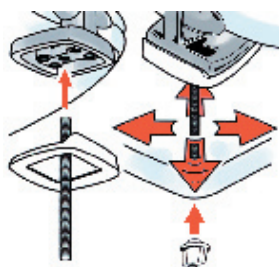

4100CP

Universal seat, new design with hidden chrome-plated hinges.

Fits all standard pans.

Hygienic, robust.

Weight: Kg 3,00

Colours:
white 000

SMARTWOOD
REDISCOVERED

REDISCOVERED WOOD is from 100%
re-cycled wood sources

50-RW23

PACKAGING

Master box: 6 pieces

Individual packaging: cardboard box

HINGES

Chrome plated brass,
adjustable and pre-hinged.
New concept 5 holes for
greater stability

BUMPERS

Lid: 2