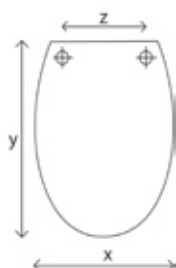

X: 37

Y: 42 - 44

Z: 14,5 - 16,5

BEMIS

made in USA

moulded wood