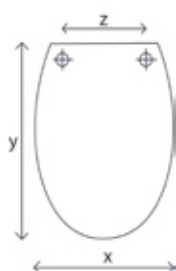

Weight: kg. 2,6

Colour:
white 000

PACKAGING

Master box: 6 pieces
Individual packaging: carton box

HINGES

Adjustable plastic hinges with top fixing. Take off system.

BUMPERS

Integral
Lid: 2
Ring: 4

thermoplastic

X: 37,1

Y: 42,5 - 44,2

Z: 13,5 - 16,5

3900TB000

barcode: 5012799460007

BEMIS

plumbworld
Big brands, small prices.